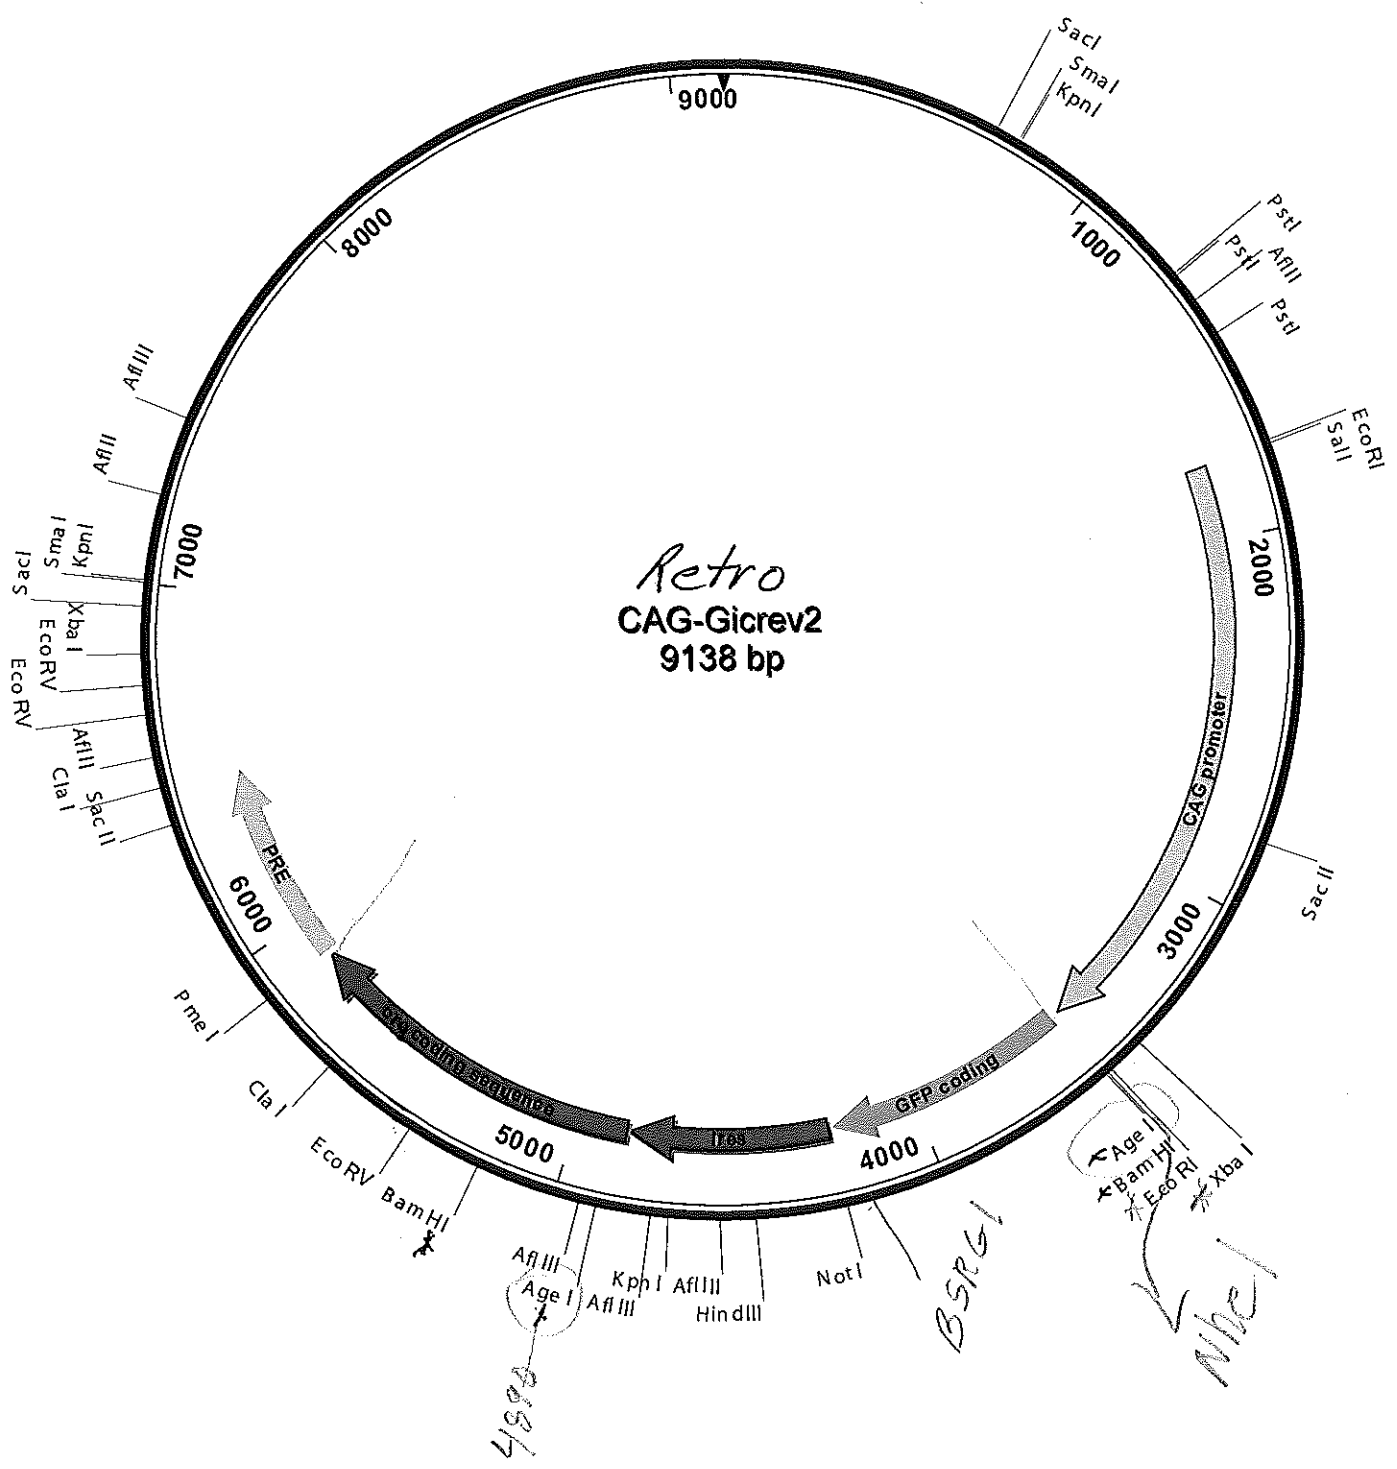

By Chun Mei
Zhao
Gage Lab

single cutters

Retro CAG-GFP-Ires-Cre version 2
by Chun Mei