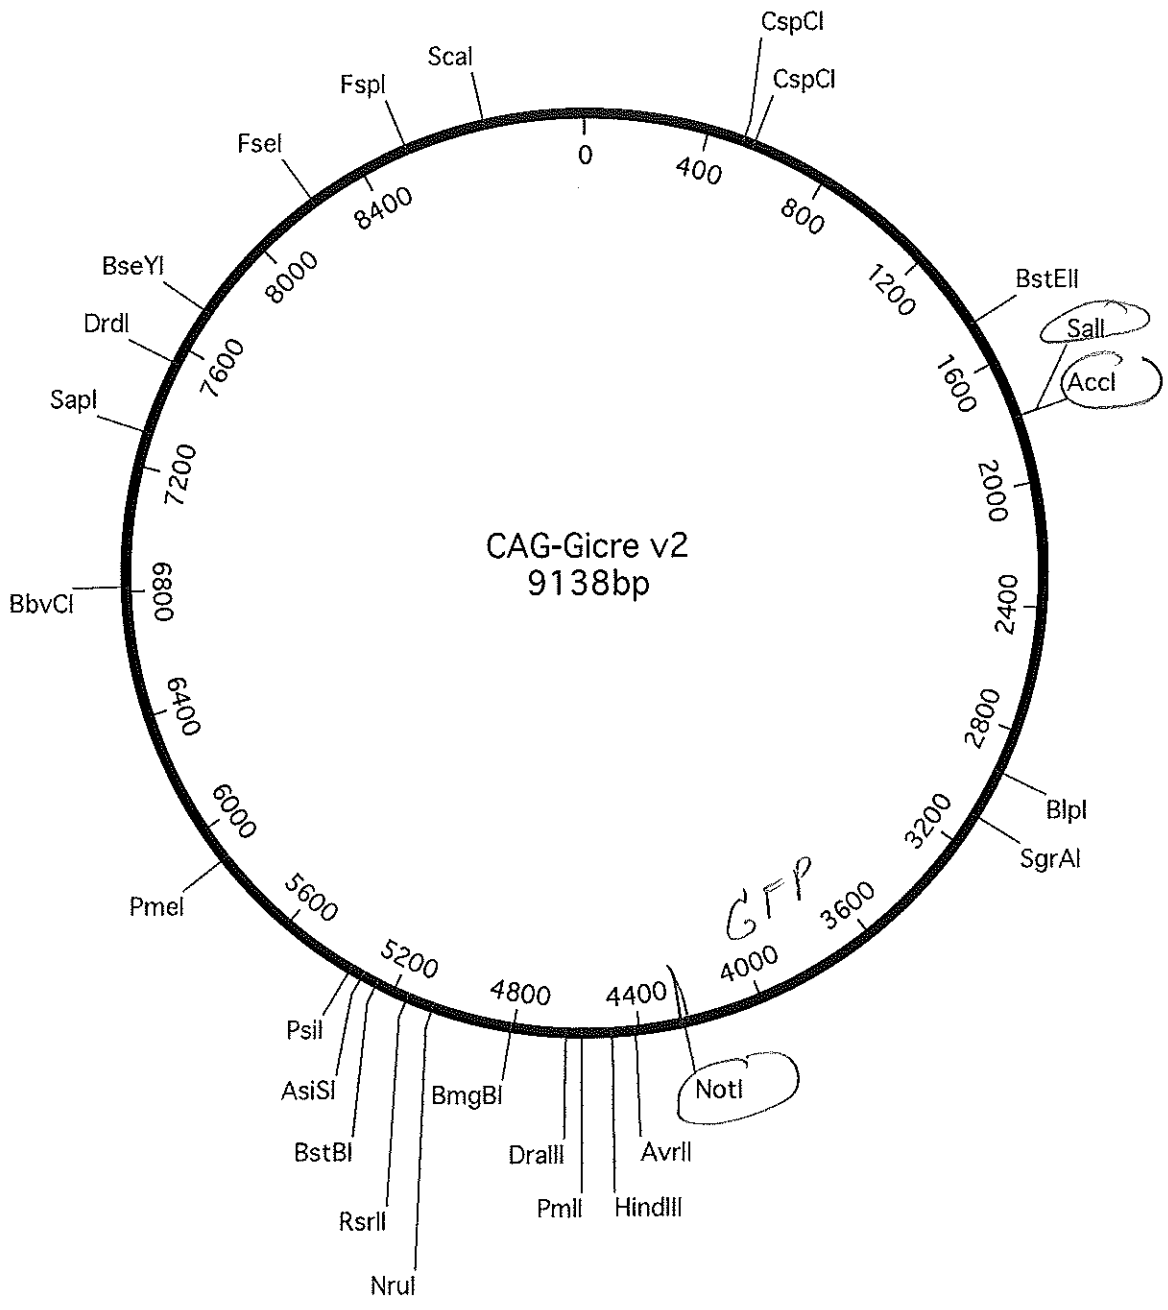

By Chun Mei
Zhao
Gage Lab

single cutters

Retro CAG-GFP-Ires-Cre version 2
by Chun Mei